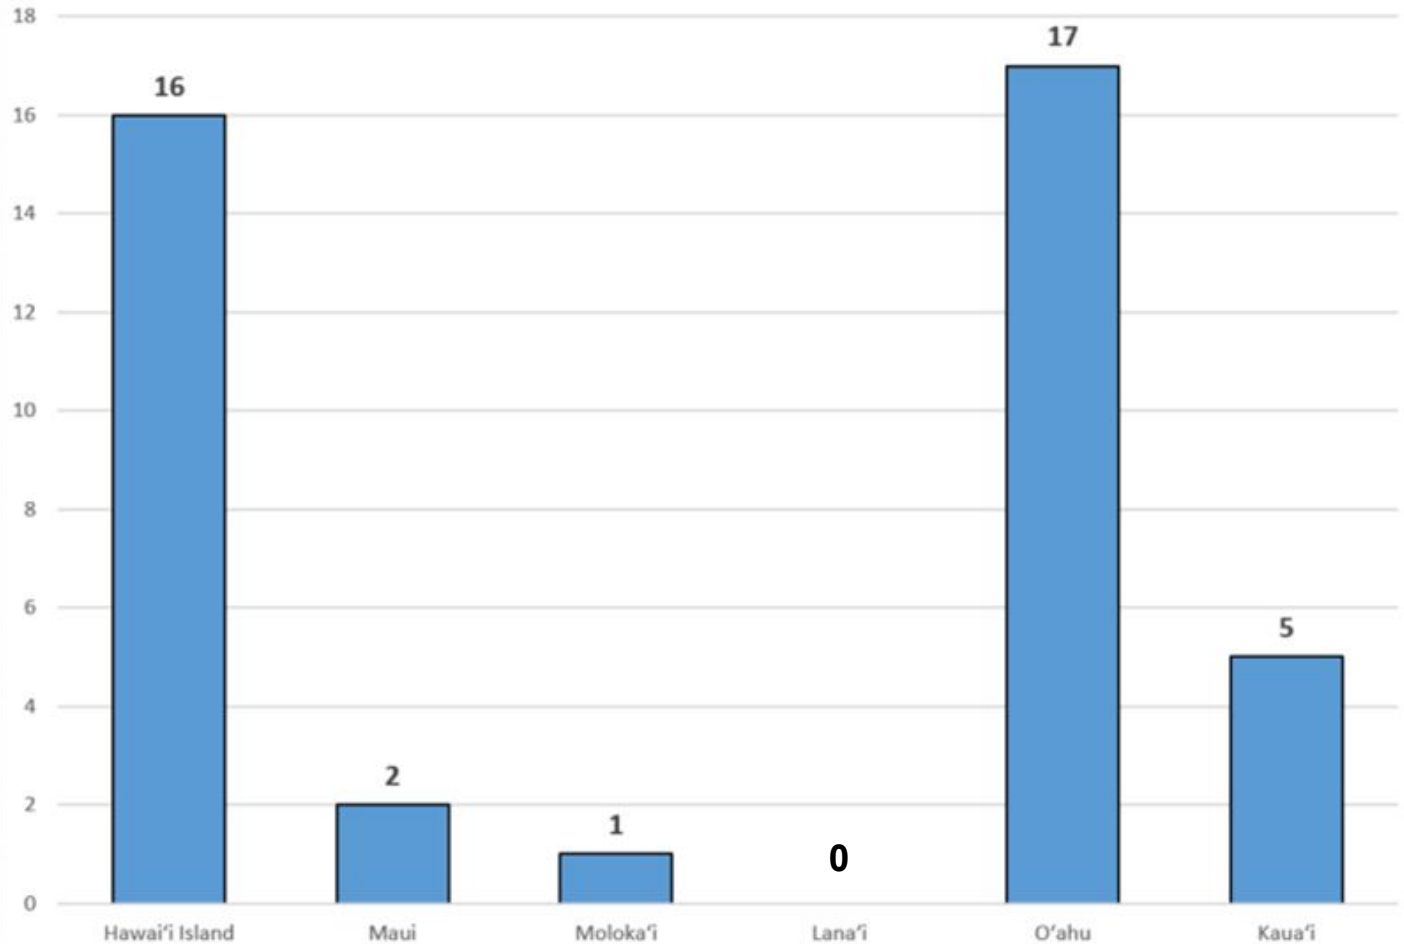

Charter Schools by Island Geography

Hawai'i State Public Charter Schools
by Island Location